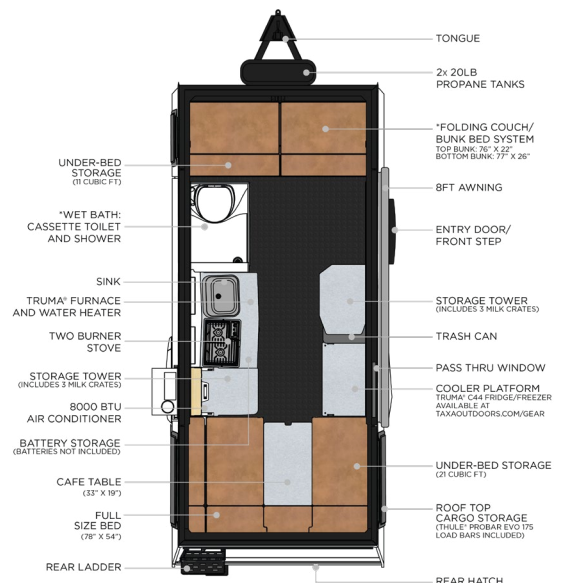

*Optional features

**Depends on loading of trailer

***Dry weight includes standard features only. Dry weight is with empty propane tanks, fresh water tank, and gray water tank. Battery not included.