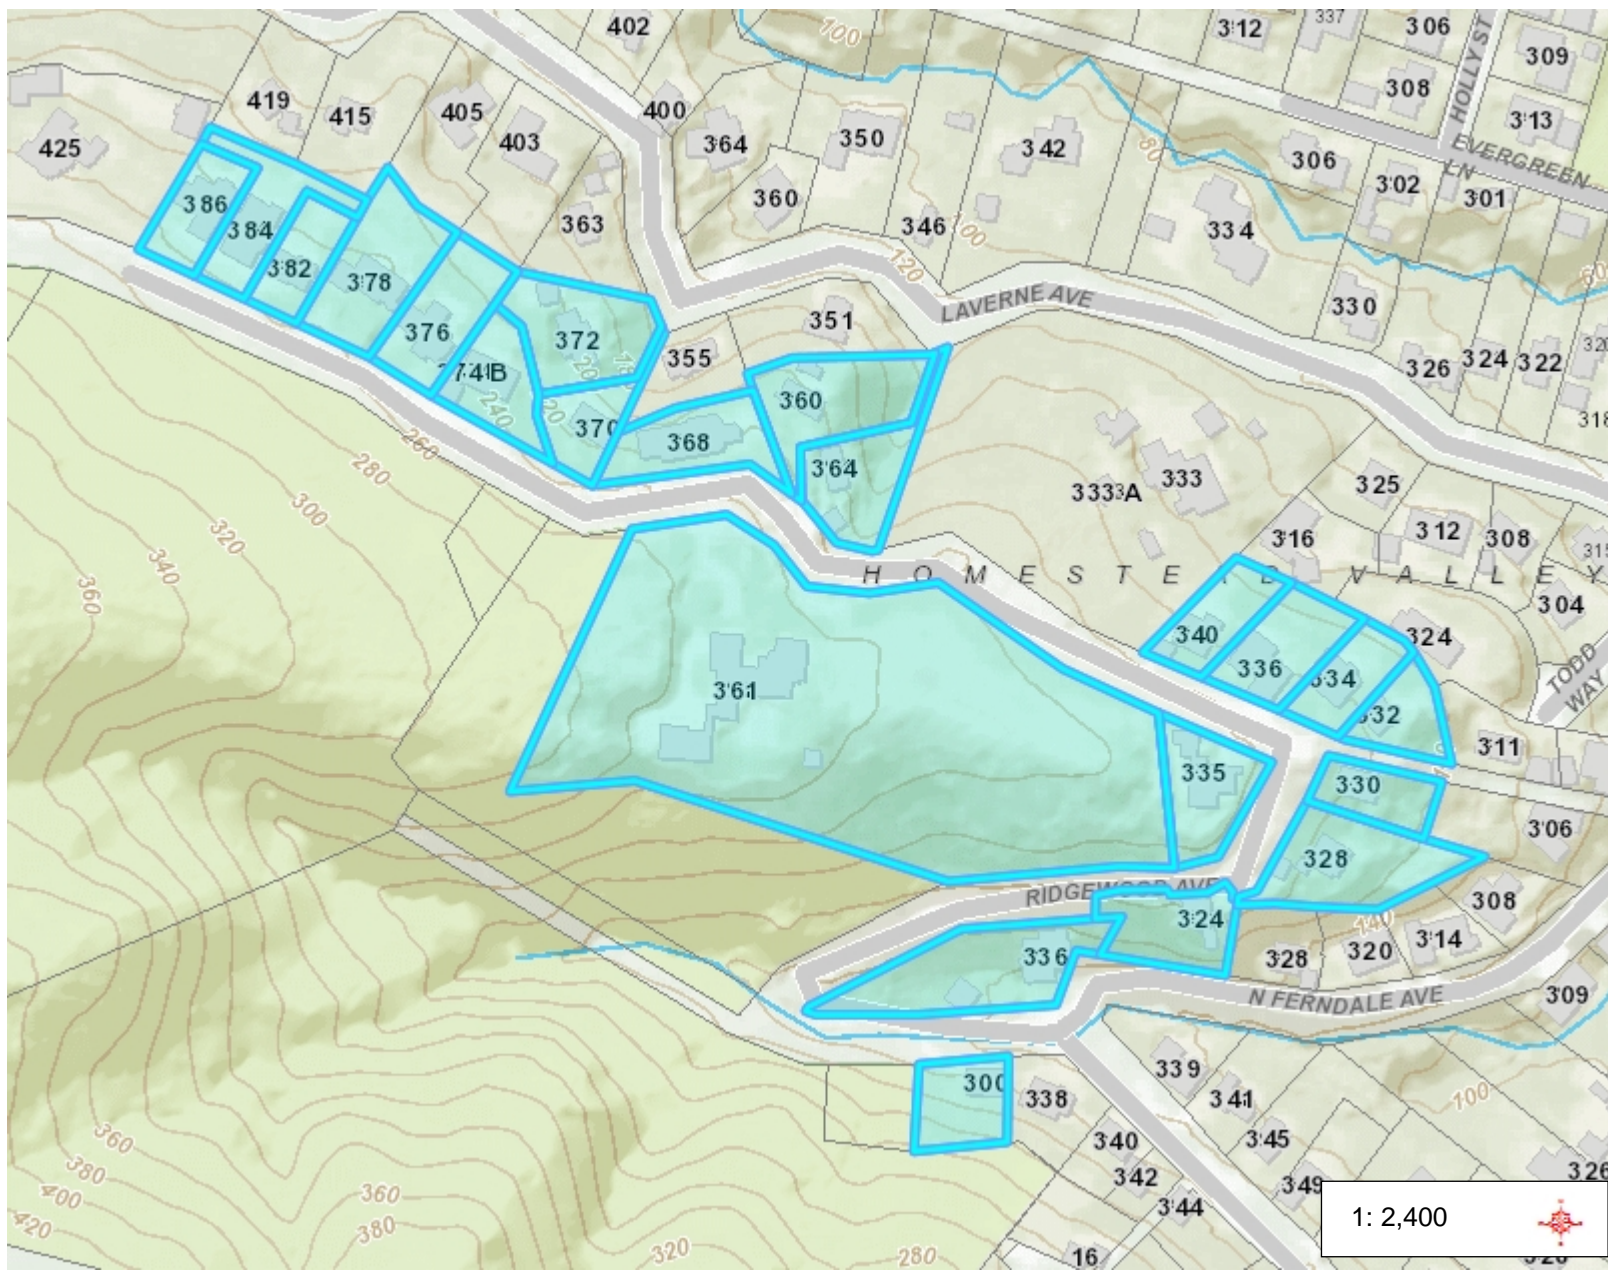

Ridgewood Avenue Permanent Road Division

Legend

- Address
- Parcel

Notes

The twenty two (22) parcels highlighted in blue are all located within the Ridgewood Avenue Permanent Road Division.

400.0 0 200.00 400.0 Feet

NAD_1983_HARN_StatePlane_California_III_FIPS_0403_Feet
© Latitude Geographics Group Ltd.

This map is a user generated static output from an Internet mapping site and is for reference only. Data layers that appear on this map may or may not be accurate, current, or otherwise reliable.

THIS MAP IS NOT TO BE USED FOR NAVIGATION