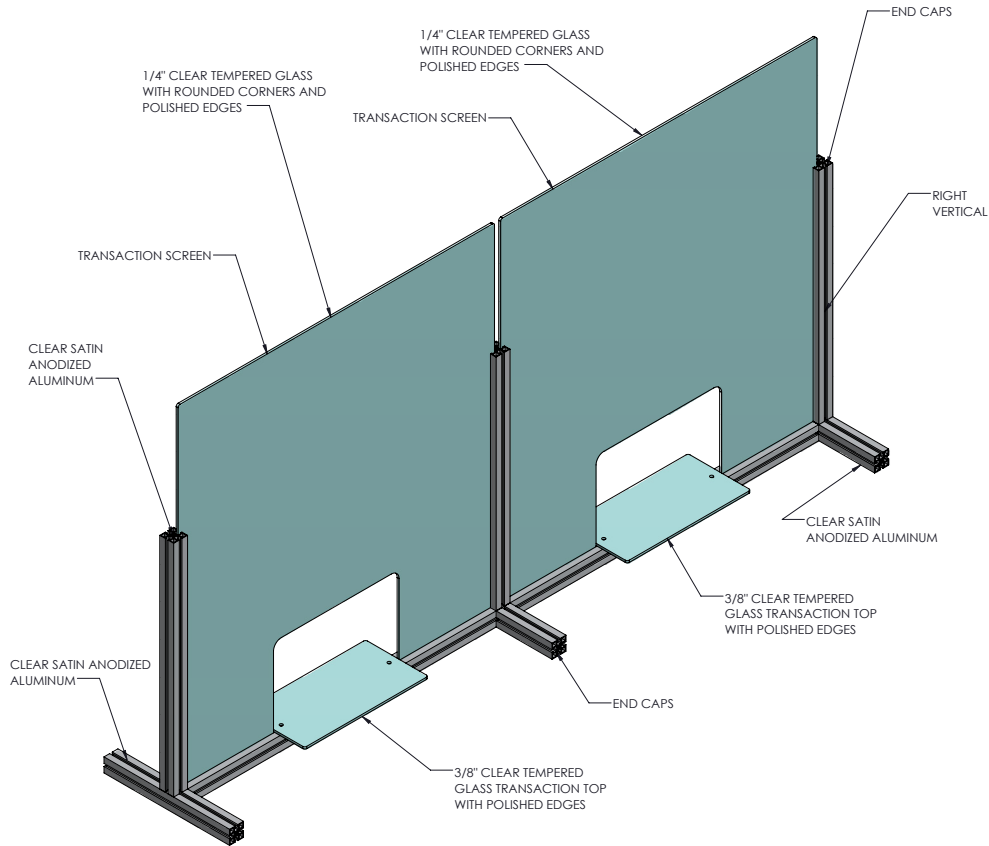

Specifications

glassSCREEN > VIRUS PROTECTION

Easy to mobilize and provides an effective screen for commercial transactions and reduces transmission of COVID-19 Corona virus. This self-standing unit includes a transaction opening below the screen. The glassSCREEN>Virus Protection is made with 1/4" tempered glass with polished edges that is non-porous and easy to clean.

*This design and drawing are the property of CARVART. Any portion of this design and drawing may not be reproduced or copied.

SKU#	WIDTH	HEIGHT	DEPTH	# OF WINDOWS
TPS-33X2-A	66	44	16	1
TPS-33X2-B	66	44	16	2
TPS-36X2-A	72	44	16	1
TPS-36X2-B	72	44	16	2
TPS-42X2-A	84	44	16	1
TPS-42X2-B	84	44	16	2
TPS-48X2-A	96	44	16	1
TPS-48X2-B	96	44	16	2
TPS-56X2-A	112	44	16	1
TPS-56X2-B	112	44	16	2

*Custom sizes available