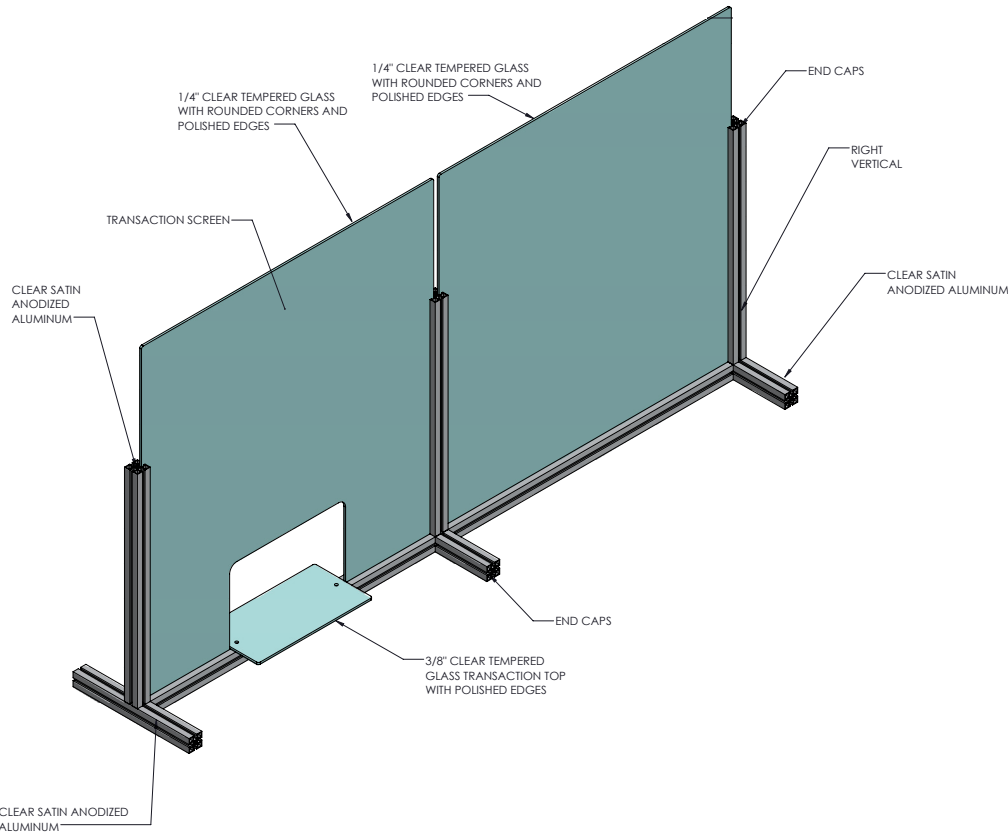

Specifications

glassSCREEN > VIRUS PROTECTION

Easy to mobilize and provides an effective screen for commercial transactions and reduces transmission of COVID-19 Corona virus. This self-standing unit includes a transaction opening below the screen. The glassSCREEN>Virus Protection is made with 1/4" tempered glass with polished edges that is non-porous and easy to clean.

*This design and drawing are the property of CARVART. Any portion of this design and drawing may not be reproduced or copied.

SKU#	WIDTH	HEIGHT	DEPTH	# OF WINDOWS
TPS-33X2-A	66	44	16	1
TPS-33X2-B	66	44	16	2
TPS-36X2-A	72	44	16	1
TPS-36X2-B	72	44	16	2
TPS-42X2-A	84	44	16	1
TPS-42X2-B	84	44	16	2
TPS-48X2-A	96	44	16	1
TPS-48X2-B	96	44	16	2
TPS-56X2-A	112	44	16	1
TPS-56X2-B	112	44	16	2

*Custom sizes available