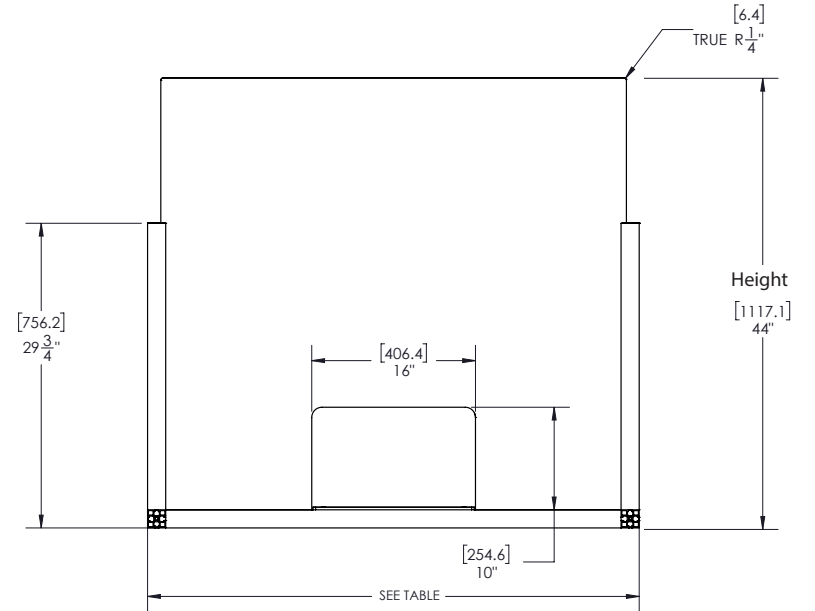

Specifications

glassSCREEN > VIRUS PROTECTION

Easy to mobilize and provides an effective screen for commercial transactions and reduces transmission of COVID-19 Corona virus. This self-standing unit includes a transaction opening below the screen. The glassSCREEN>Virus Protection is made with 1/4" tempered glass with polished edges that is non-porous and easy to clean.

*This design and drawing are the property of CARVART. Any portion of this design and drawing may not be reproduced or copied.

SKU#	WIDTH	HEIGHT	DEPTH
TPS-036-A	36	44	16
TPS-042-A	42	44	16
TPS-048-A	48	44	16
TPS-056-A	56	44	16

*Custom sizes available