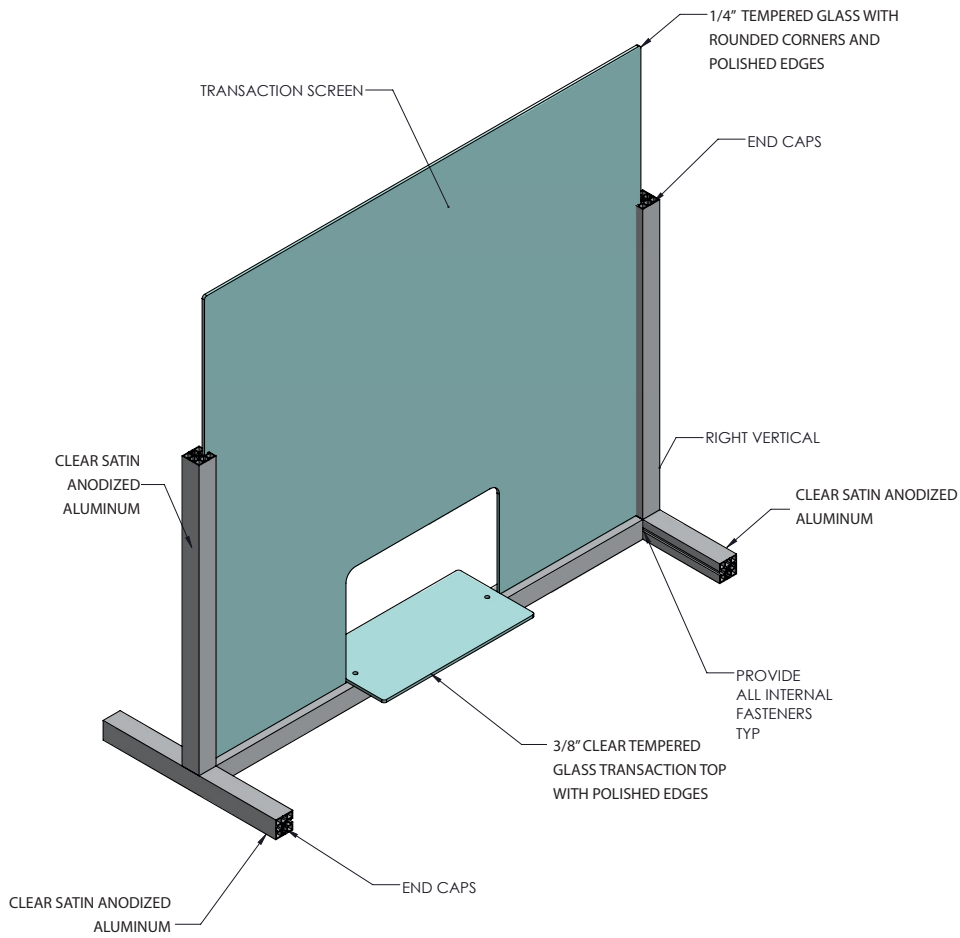

Specifications

glassSCREEN > VIRUS PROTECTION

Easy to mobilize and provides an effective screen for commercial transactions and reduces transmission of COVID-19 Corona virus. This self-standing unit includes a transaction opening below the screen. The glassSCREEN>Virus Protection is made with 1/4" tempered glass with polished edges that is non-porous and easy to clean.

*This design and drawing are the property of CARVART. Any portion of this design and drawing may not be reproduced or copied.

SKU#	WIDTH	HEIGHT	DEPTH
TPS-036-A	36	44	16
TPS-042-A	42	44	16
TPS-048-A	48	44	16
TPS-056-A	56	44	16

*Custom sizes available