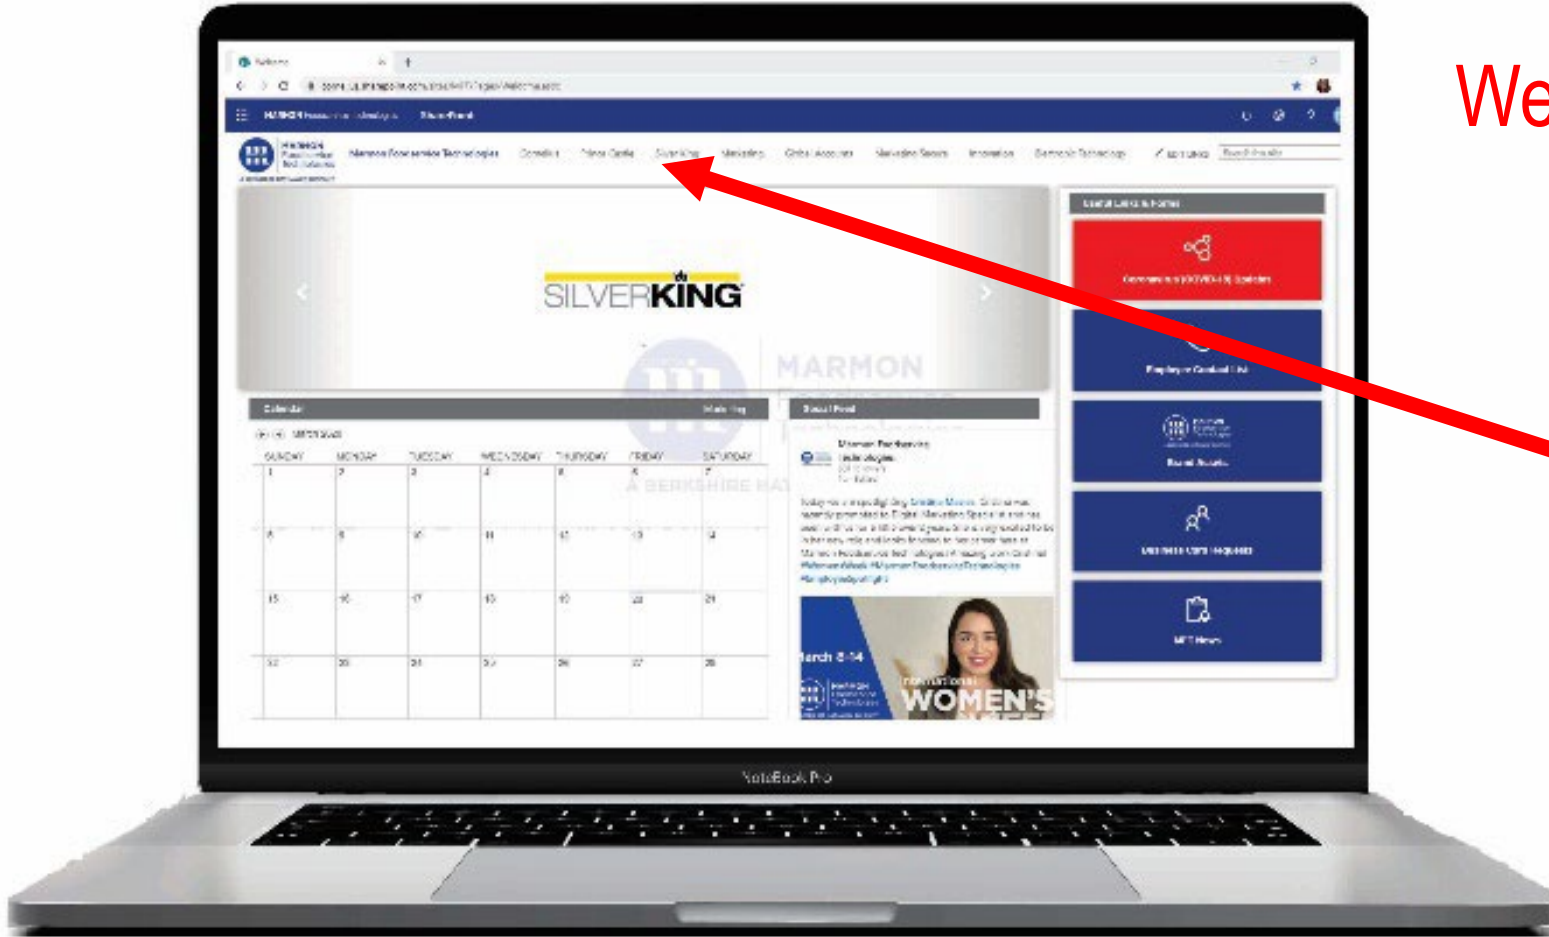

Marmon Foodservice Technologies

MARMON
Foodservice
Technologies

A BERKSHIRE HATHAWAY COMPANY

Marmon Foodservice Technologies

We did not change the old sites

Cornelius

Prince Castle

Silver King