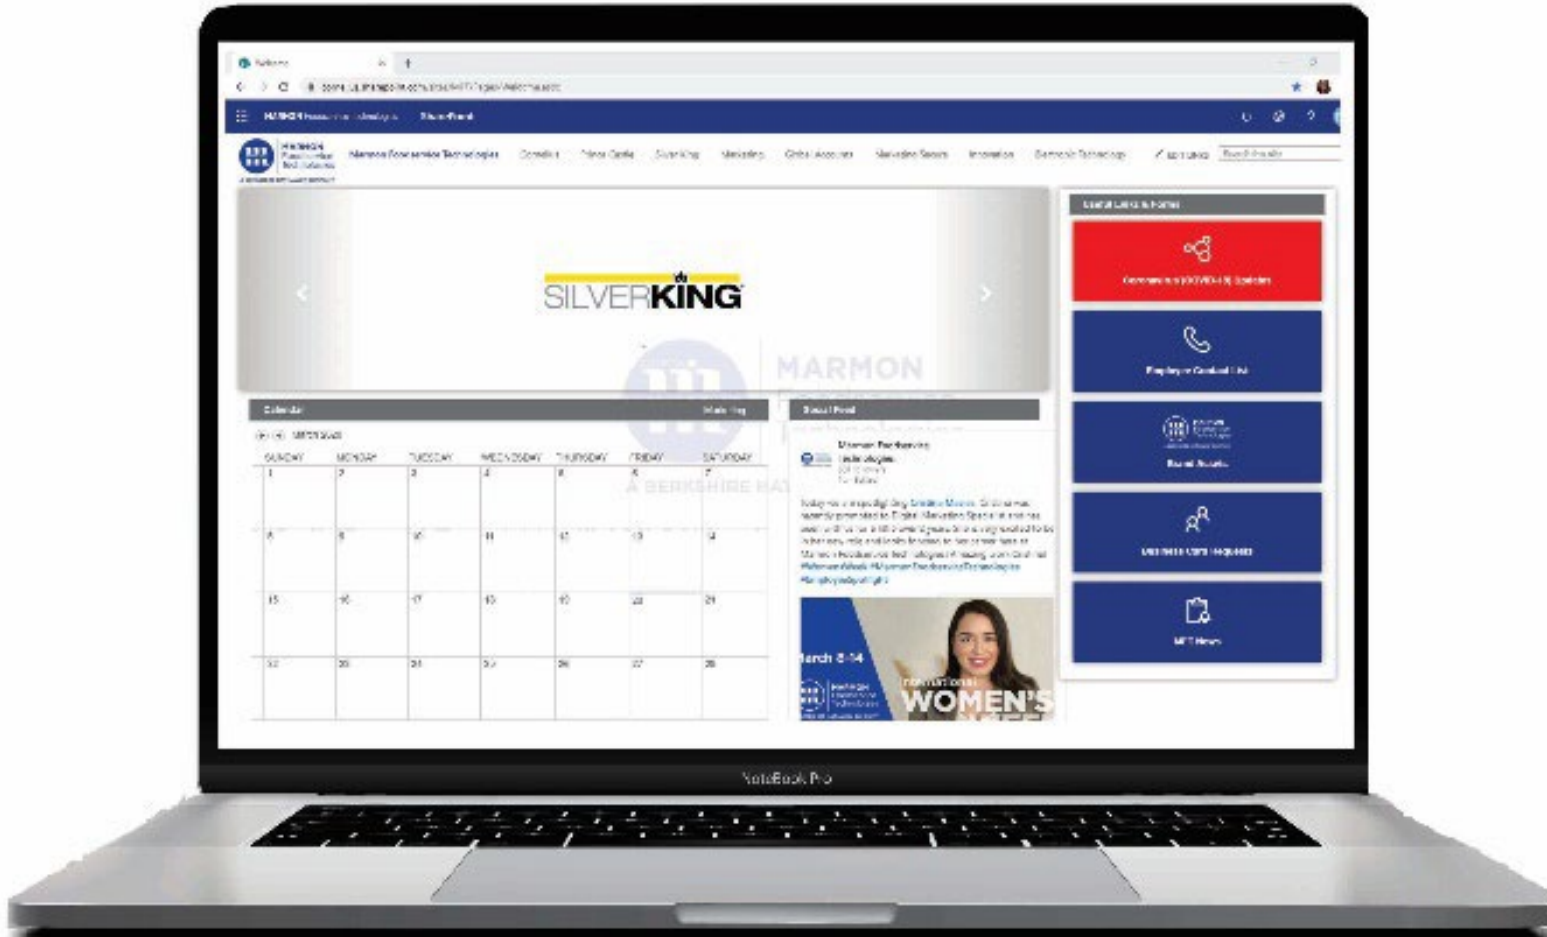

MARMON
Foodservice
Technologies

A BERKSHIRE HATHAWAY COMPANY

Marmon Foodservice Technologies