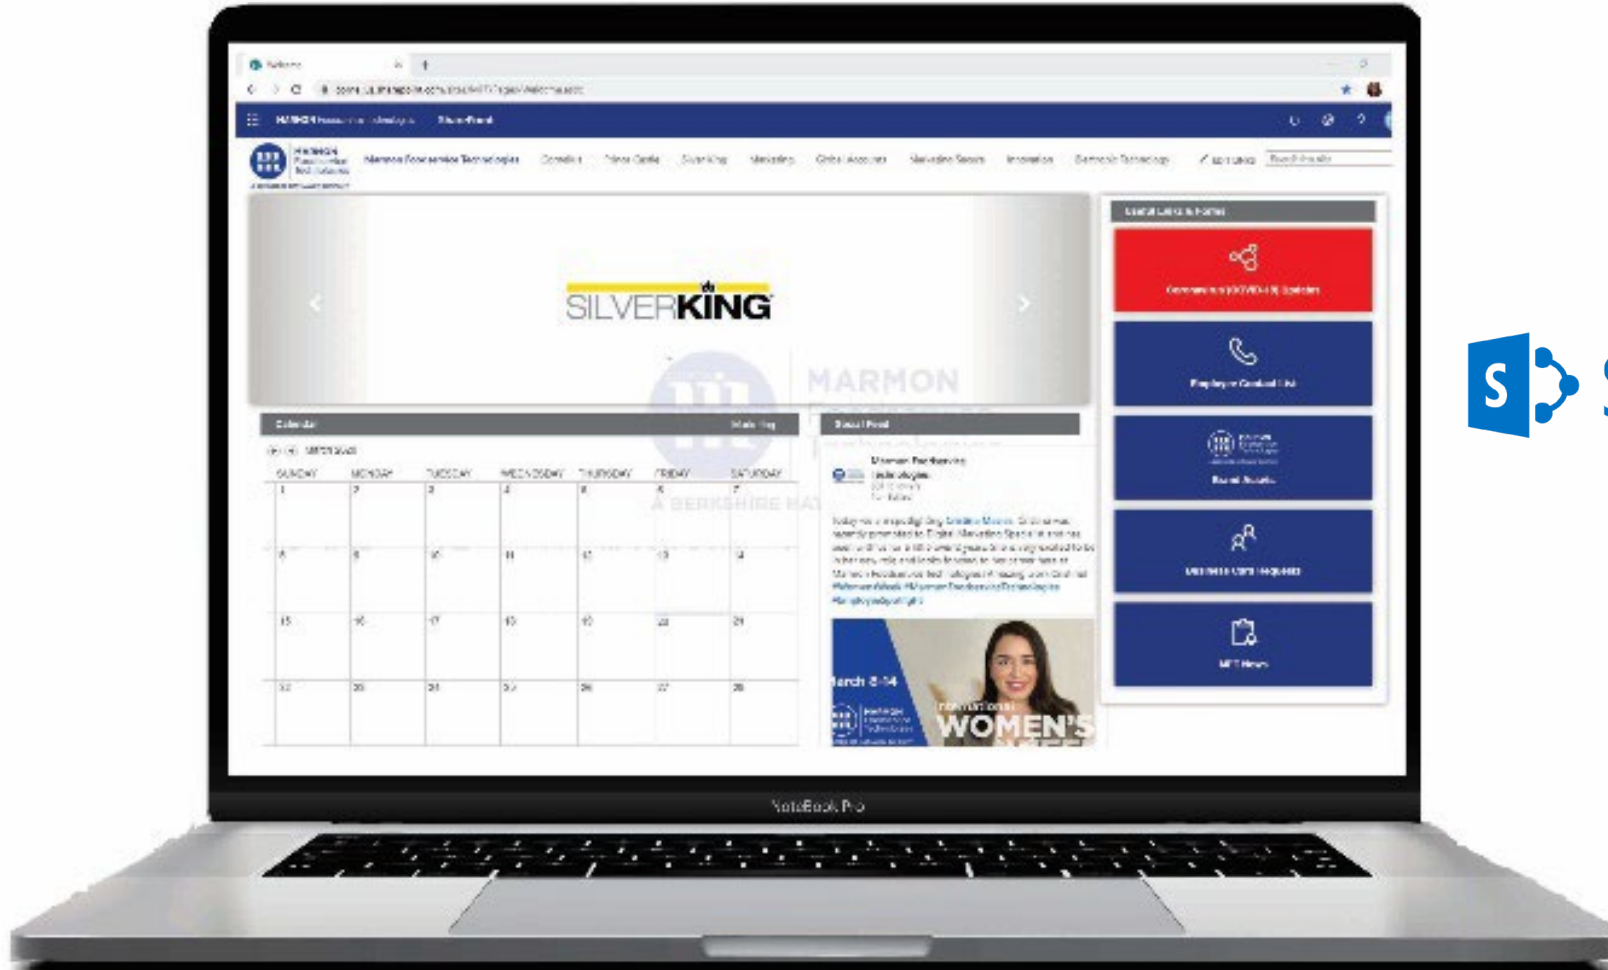

MARMON
Foodservice
Technologies

Introducing Marmon Foodservice Technologies SharePoint Site

Master v. 01.25.20

Marmon Foodservice Technologies

 **SharePoint**

MARMON
Foodservice
Technologies

A BERKSHIRE HATHAWAY COMPANY