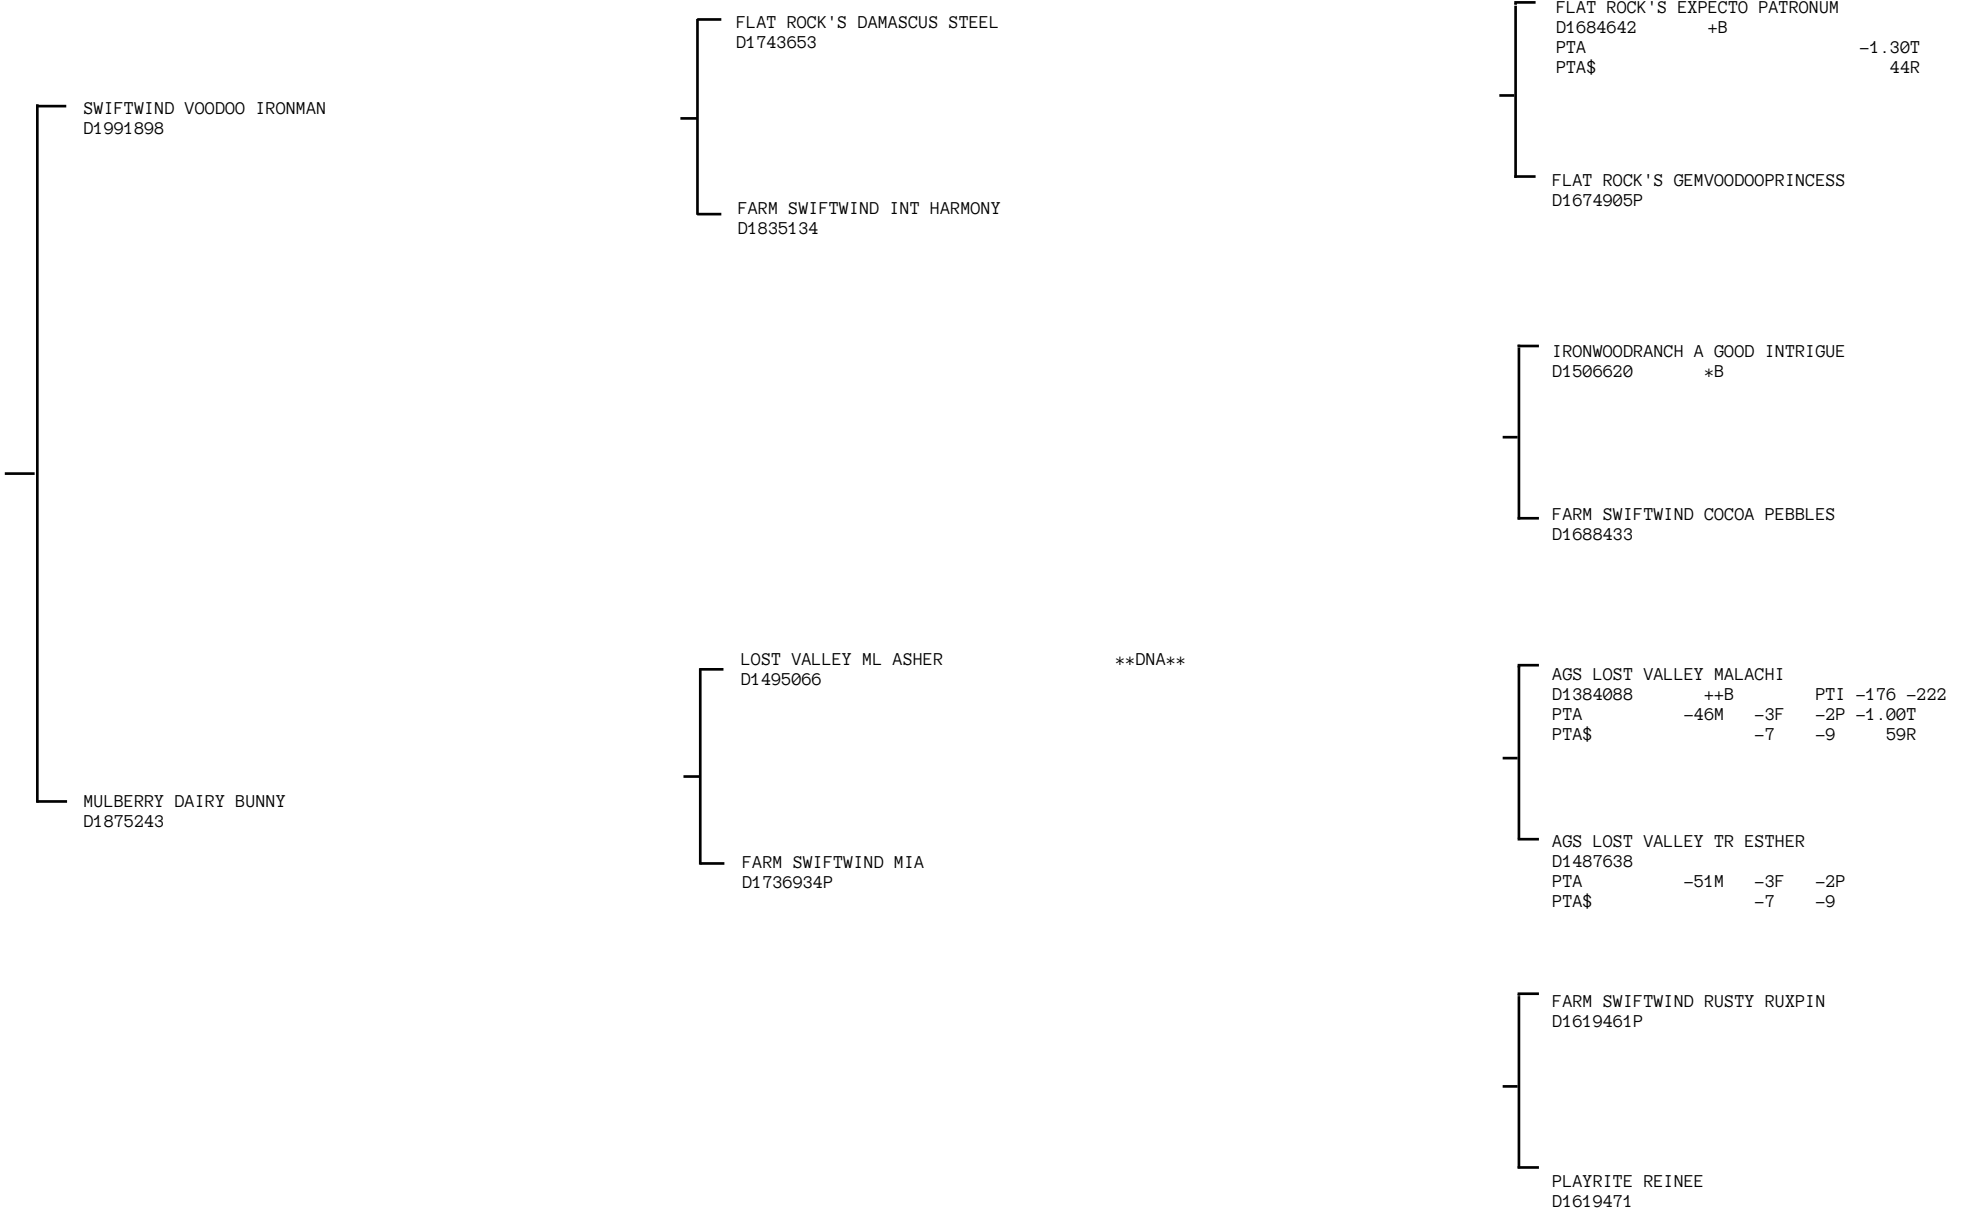

SPOTTED FEVER SILVER SAGE  
D2107518

06/12/2020 OWNER: BLUE RIVER RANCH  
DOE DISBUDED

American Dairy Goat Association  
P.O. Box 865 Spindale NC 28160  
(828) 286-3801 Fax (828) 287-0476  
support@adga.org ADGA.org

RE: JSB2 LE: M4

A \* in a doe's DHIR section signifies a breed leader record.  
Note: 4th Generation contains limited performance data

\*\*DNA\*\*