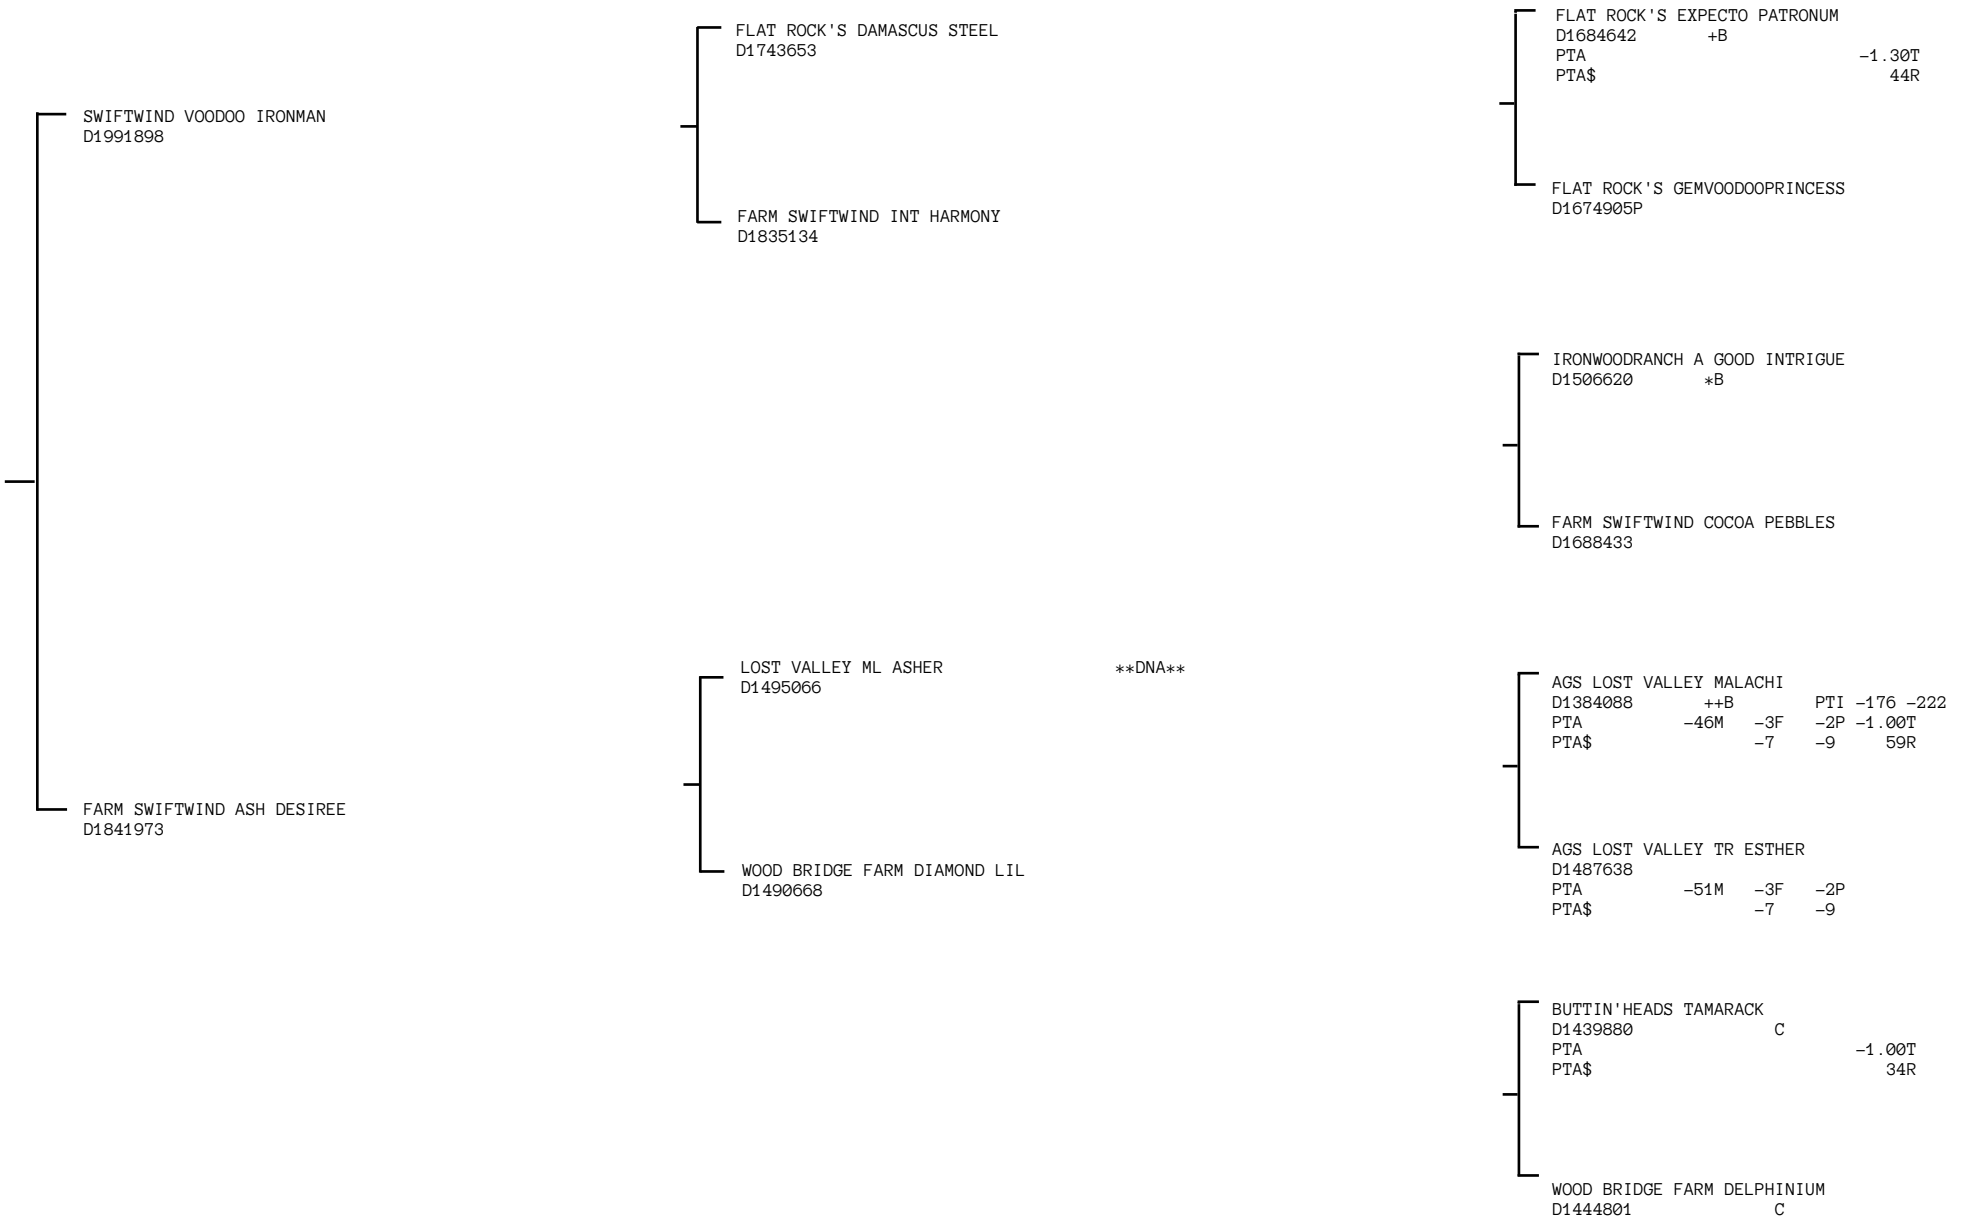

SPOTTED FEVER MERCEDES-BENZ
D2130147

09/16/2020 OWNER: BLUE RIVER RANCH
DOE DISBUDED

American Dairy Goat Association
P.O. Box 865 Spindale NC 28160
(828) 286-3801 Fax (828) 287-0476
support@adga.org ADGA.org

RE: JSB2 LE: M5

A * in a doe's DHIR section signifies a breed leader record.
Note: 4th Generation contains limited performance data

FLAT ROCK'S EXPECTO PATRONUM			
D1684642	+B		
PTA			-1.30T
PTA\$			44R

FLAT ROCK'S GEMVOODOOPRINCESS
D1674905P

IRONWOODRANCH A GOOD INTRIGUE			
D1506620	*B		

FARM SWIFTWIND COCOA PEBBLES
D1688433

AGS LOST VALLEY MALACHI				
D1384088	++B		PTI	-176 -222
PTA	-46M	-3F	-2P	-1.00T
PTA\$		-7	-9	59R

AGS LOST VALLEY TR ESTHER			
D1487638			
PTA	-51M	-3F	-2P
PTA\$		-7	-9

BUTTIN'HEADS TAMARACK			
D1439880	C		
PTA			-1.00T
PTA\$			34R

WOOD BRIDGE FARM DELPHINIUM			
D1444801	C		