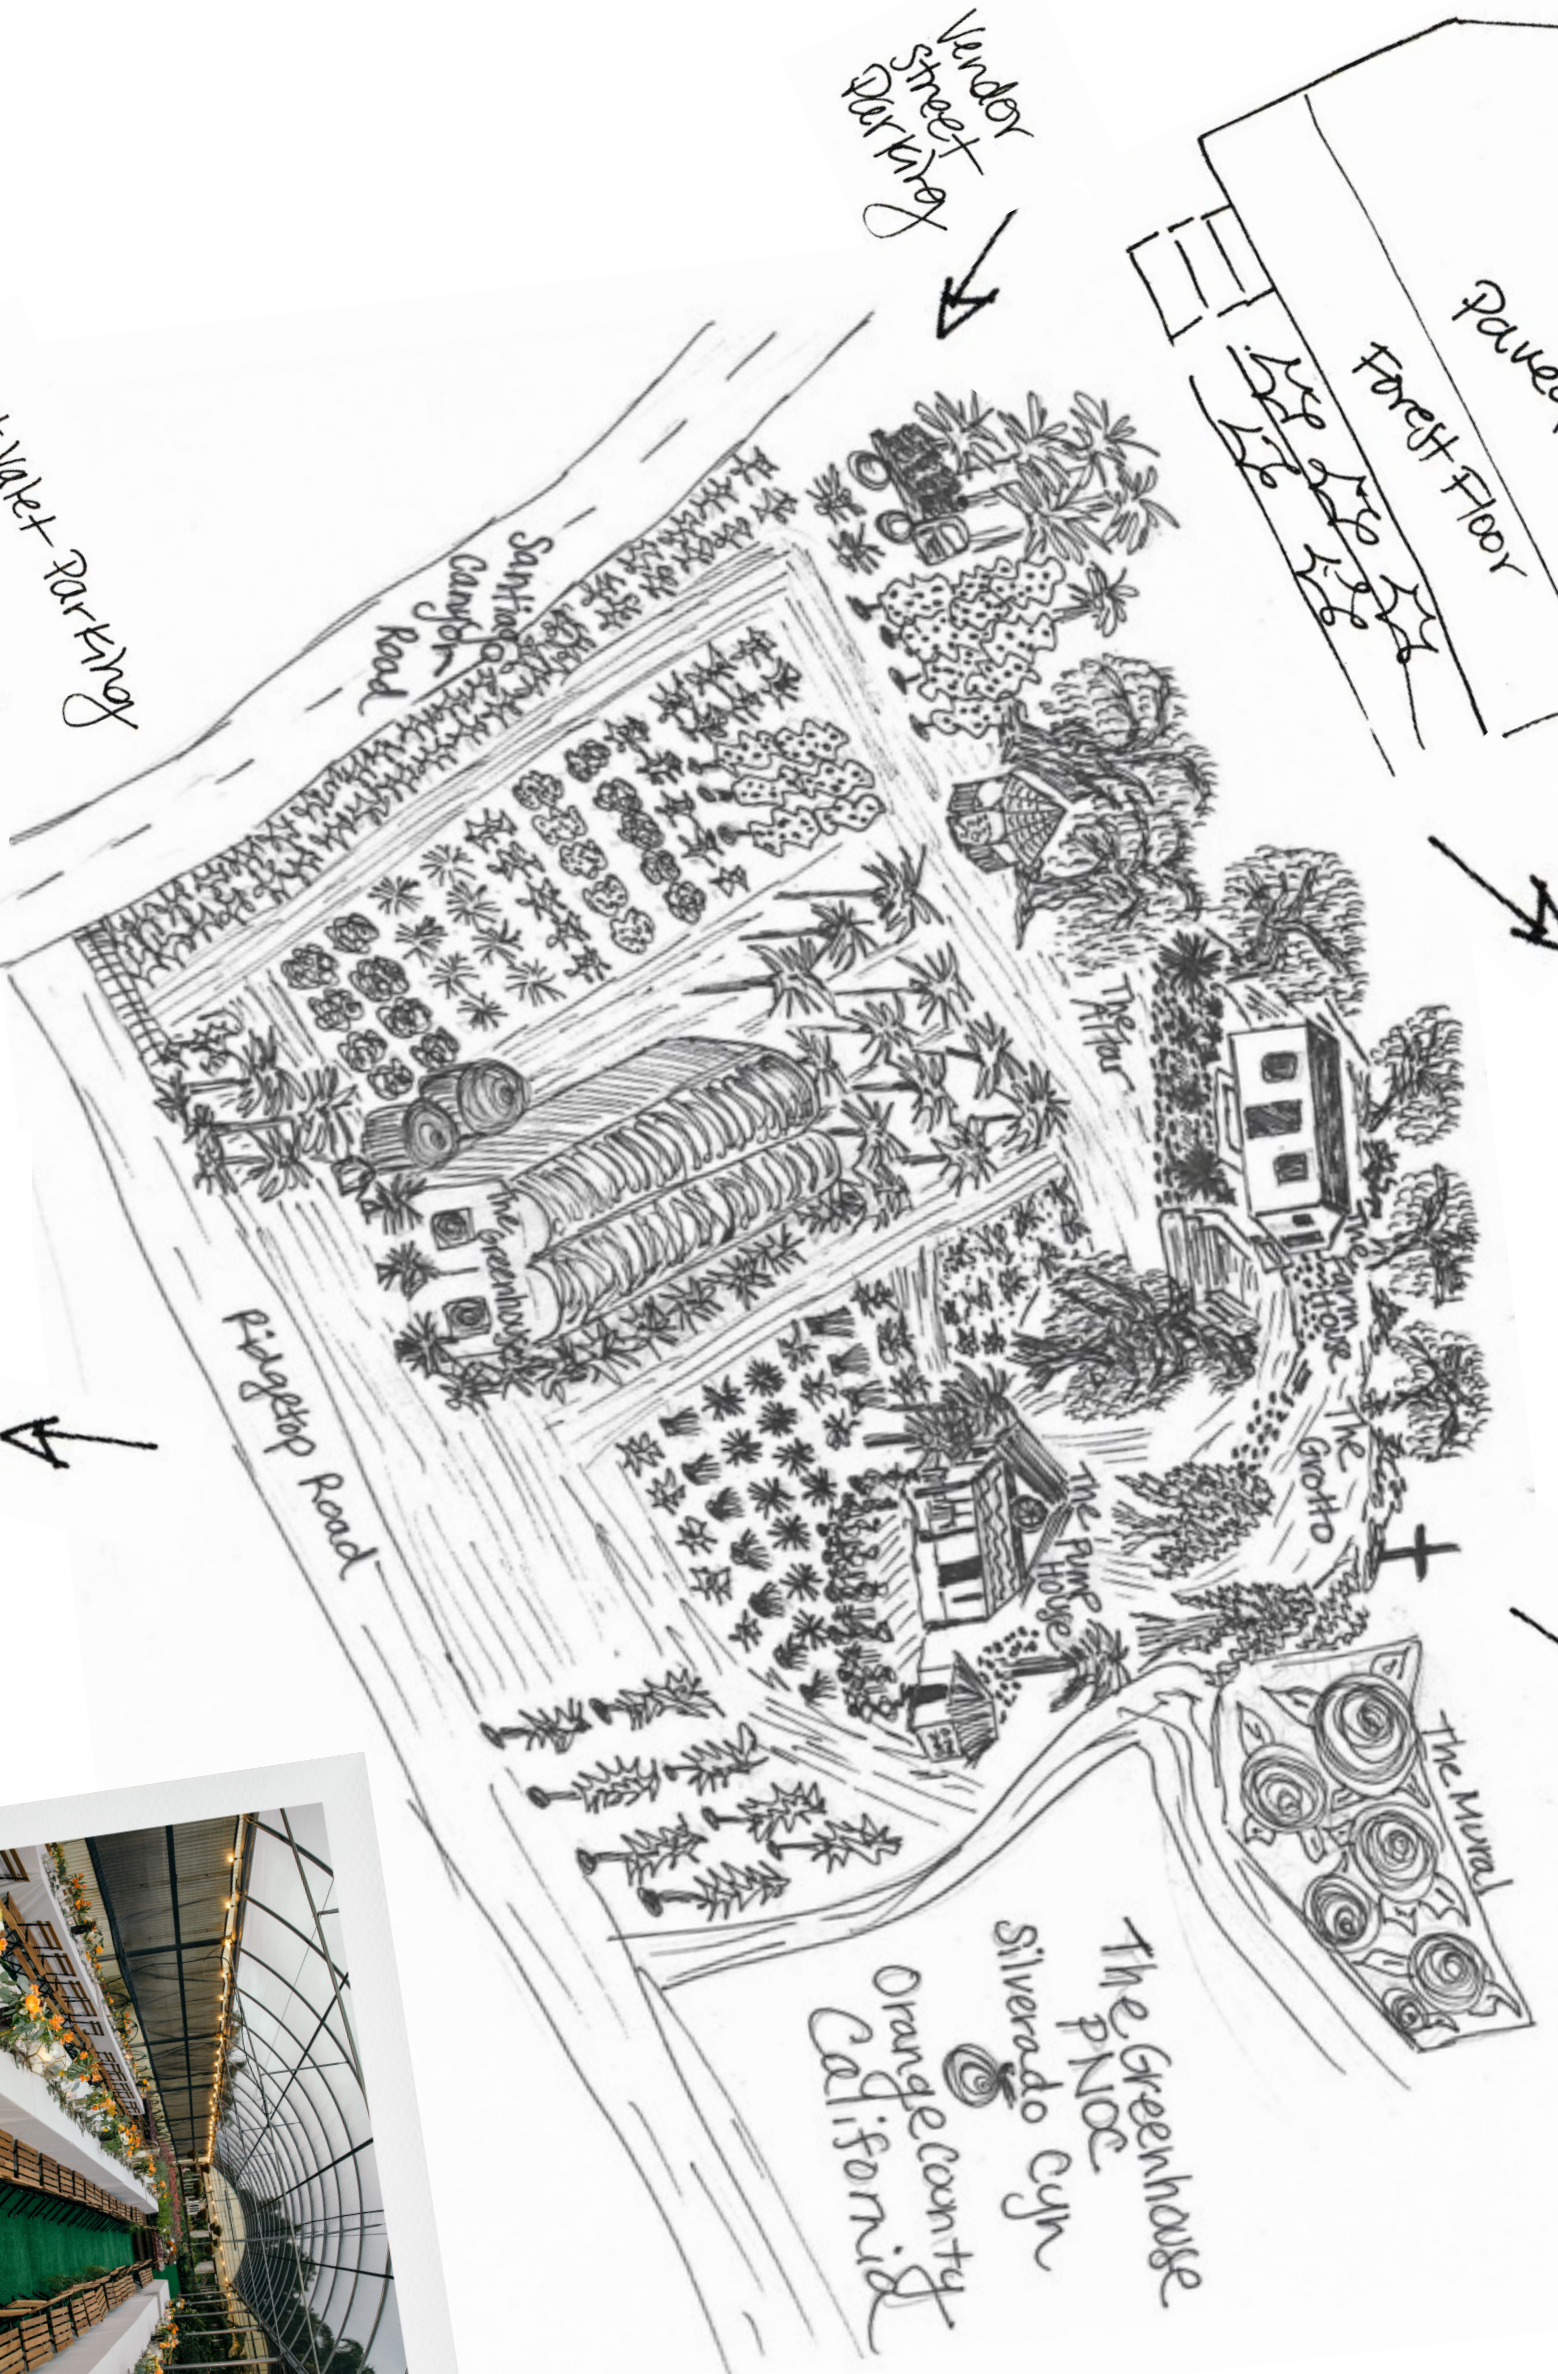

The Arbor  
Paved  
Forest Floor

The Groto  
Paved  
48ft x 24ft.

The Greenhouse

Guest Valet Parking

The Greenhouse  
P.N.O.C.  
Silverado Cyn  
Orange County  
California