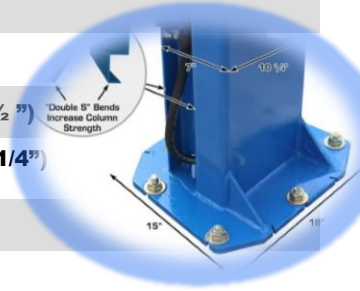

## Atlas® Apex-10 VS Rotary SPO10-TRIO-RA Specifications

Model	APEX 10	Rotary SPO10-TRIO-RA
Capacity	10,000 LB.	10,000 LB.
Lifting Time	45 sec	45 sec
Front Arm Length	(22" - 43 1/2")	(40 3/4" - 20 1/2")
Rear Arm Length	(35" - 58")	(34 1/2" - 58 1/4")
Overall Height With Cylinder	148"	142 1/2"
Overall Height	139 7/8" or (option low 135 7/8")	140 1/2"
Overall Width	137 1/2"	137 3/8"
Warranty	5 year structural 1 year parts & labour 2 year hydraulics Extended 3 year available	5 year structural 1 year parts & labour Extended 3 year available
Maximum Lift Height (With Adapters)	81 1/2" highest pad setting	77 3/4"
Maximum Lift Height (Without Adapters)	72 1/2" (highest pad setting), 70" (lowest pad setting)	69 3/4" - 72 3/4"
Pad Height	4"	4 1/8"
Adapter Heights	3" & 6" FREE 8 piece	3 1/2" & 5"
Minimum Arm Height	4 1/2"	4 3/4"
Between Columns	112 1/2"	111 3/8"
Column Size	10 1/4" x 7"	10"
Drive Through	100"	102 3/8"
Base of Lift	18" x 15"	18" x 15"
Shut-Off Height	134 1/4" or (option low 130 1/4")	134 3/4"
Cable	.315" (8mm)	5/16"
Motor	2 HP 208/230V	2 HP 208/230V
ETL Tested	Yes	Yes
ALI Certified	Yes	Yes
Shipping Weight	1,750 Lbs.	1,750 Lbs.