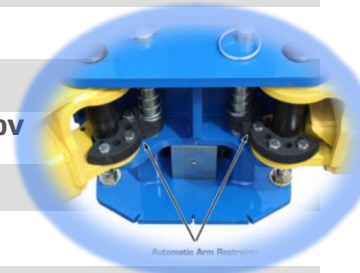

## Atlas® Apex-10 VS Rotary SPO10-TRIO-RA Specifications

Model	APEX 10	Rotary SPO10-TRIO-RA
Capacity	10,000 LB.	10,000 LB.
Lifting Time	45 sec	45 sec
Front Arm Length	(22" - 43 1/2")	(40 3/4" - 20 1/2")
Rear Arm Length	(35" - 58")	(34 1/2" - 58 1/4")
Overall Height With Cylinder	148"	142 1/2"
Overall Height	139 7/8" or (option low 135 7/8")	140 1/2"
Overall Width	137 1/2"	137 3/8"
Warranty	5 year structural 1 year parts & labour 2 year hydraulics Extended 3 year available	5 year structural 1 year parts & labour Extended 3 year available
Maximum Lift Height (With Adapters)	81 1/2" highest pad setting	77 3/4"
Maximum Lift Height (Without Adapters)	72 1/2" (highest pad setting), 70" (lowest pad setting)	69 3/4" - 72 3/4"
Pad Height	4"	4 1/8"
Adapter Heights	3" & 6" FREE 8 piece	3 1/2" & 5"
Minimum Arm Height	4 1/2"	4 3/4"
Between Columns	112 1/2"	111 3/8"
Column Size	10 1/4" x 7"	10"
Drive Through	100"	102 3/8"
Base of Lift	18" x 15"	18" x 15"
Shut-Off Height	134 1/4" or (option low 130 1/4")	134 3/4"
Cable	.315" (8mm)	5/16"
Motor	2 HP 208/230V	2 HP 208/230V
ETL Tested	Yes	Yes
ALI Certified	Yes	Yes
Shipping Weight	1,750 Lbs.	1,750 Lbs.