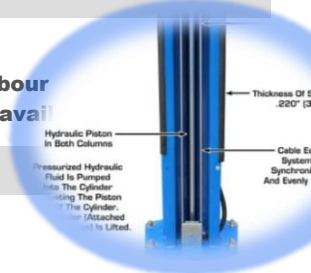

## Atlas® Apex-10 VS Rotary SPO10-TRIO-RA Specifications

Model	APEX 10	Rotary SPO10-TRIO-RA
Capacity	10,000 LB.	10,000 LB.
Lifting Time	45 sec	45 sec
Front Arm Length	(22" - 43 1/2")	(40 3/4" - 20 1/2")
Rear Arm Length	(35" - 58")	(34 1/2" - 58 1/4")
Overall Height With Cylinder	148"	142 1/2"
Overall Height	139 7/8" or (option low 135 7/8")	140 1/2"
Overall Width	137 1/2"	137 3/8"
Warranty	5 year structural 1 year parts & labour 2 year hydraulics Extended 3 year available	5 year structural 1 year parts & labour Extended 3 year available
Maximum Lift Height (With Adapters)	81 1/2" highest pad setting	77 3/4"
Maximum Lift Height (Without Adapters)	72 1/2" (highest pad setting), 70" (lowest pad setting)	69 3/4" - 72 3/4"
Pad Height	4"	4 1/8"
Adapter Heights	3" & 6" FREE 8 piece	3 1/2" & 5"
Minimum Arm Height	4 1/2"	4 3/4"
Between Columns	112 1/2"	111 3/8"
Column Size	10 1/4" x 7"	10"
Drive Through	100"	102 3/8"
Base of Lift	18" x 15"	18" x 15"
Shut-Off Height	134 1/4" or (option low 130 1/4")	134 3/4"
Cable	.315" (8mm)	5/16"
Motor	2 HP 208/230V	2 HP 208/230V
ETL Tested	Yes	Yes
ALI Certified	Yes	Yes
Shipping Weight	1,750 Lbs.	1,750 Lbs.