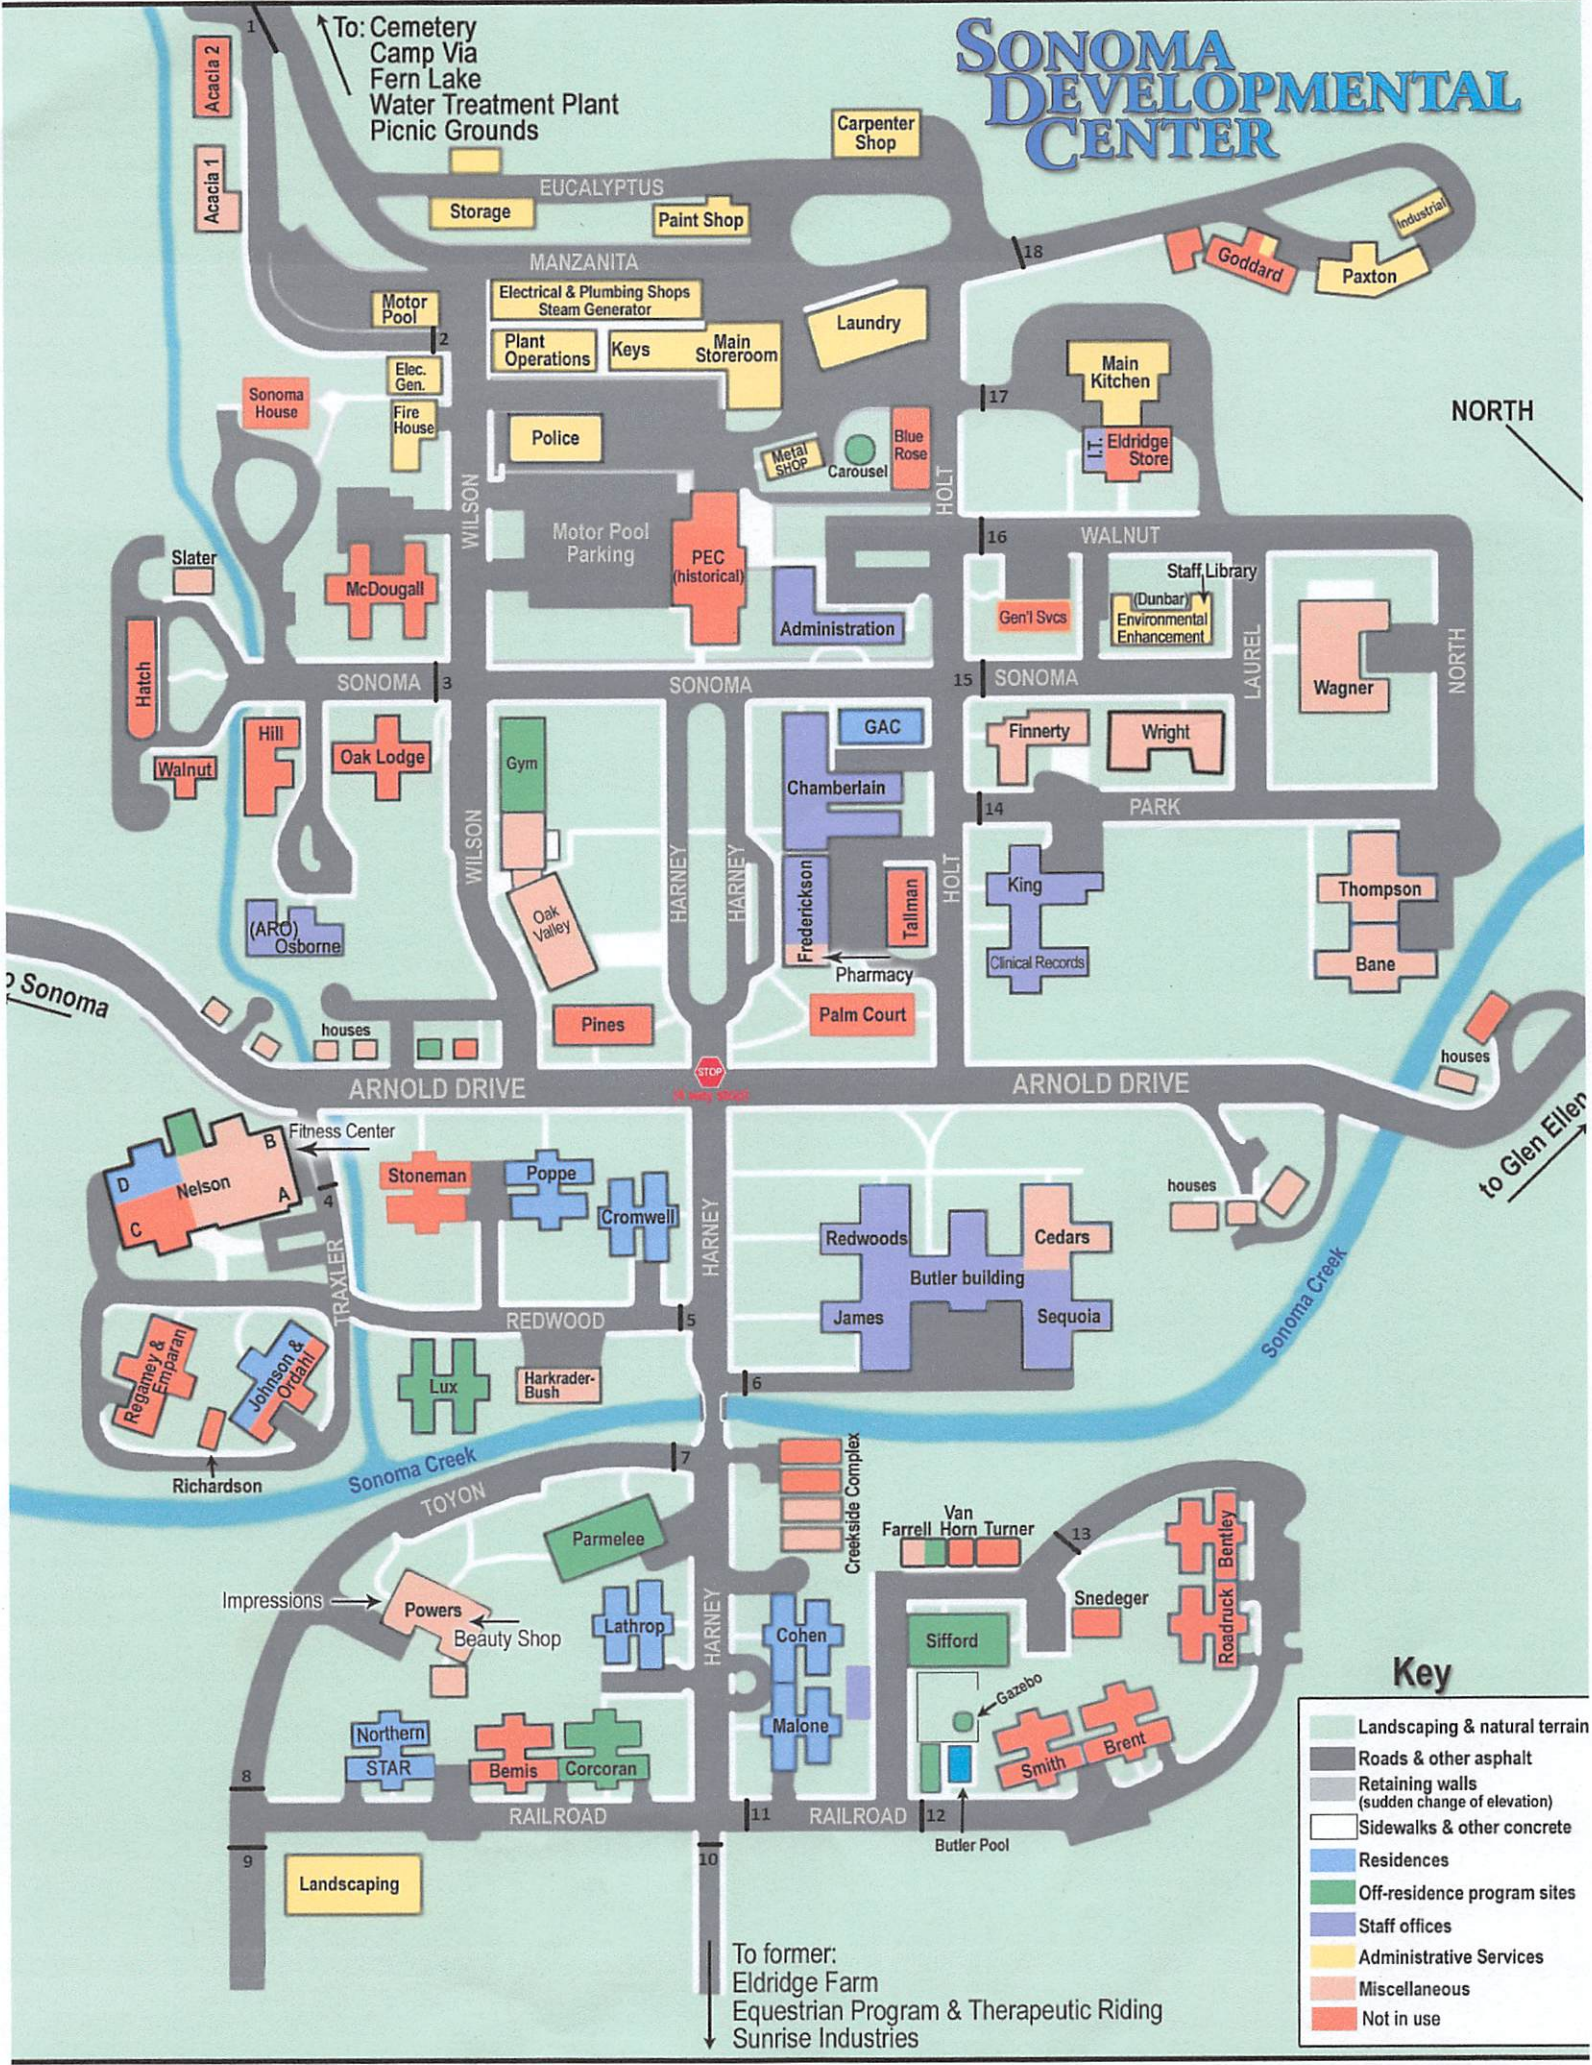

# SONOMA DEVELOPMENTAL CENTER

To: Cemetery  
Camp Via  
Fern Lake  
Water Treatment Plant  
Picnic Grounds

NORTH

to Glen Ellen

## Key

- Landscaping & natural terrain
- Roads & other asphalt
- Retaining walls (sudden change of elevation)
- Sidewalks & other concrete
- Residences
- Off-residence program sites
- Staff offices
- Administrative Services
- Miscellaneous
- Not in use

To former:  
Eldridge Farm  
Equestrian Program & Therapeutic Riding  
Sunrise Industries