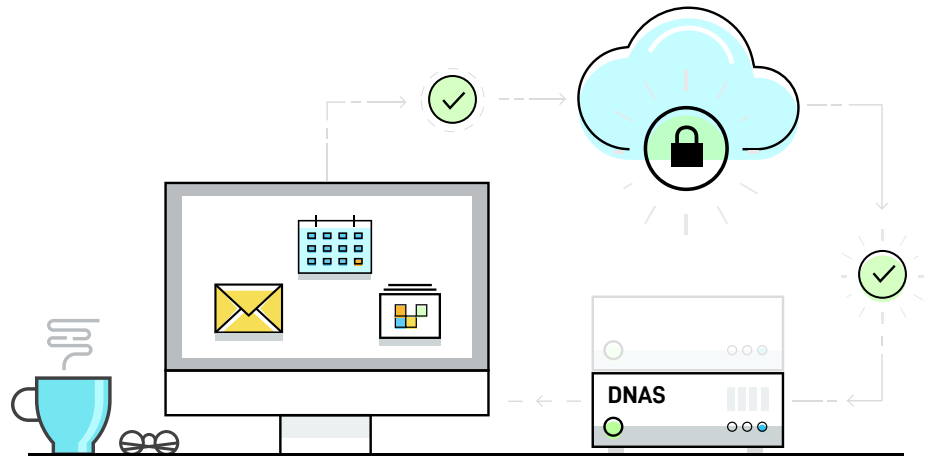

11
YOU'LL HAVE YOUR DATA SAFE AND SECURE, EVEN IF YOU ACCIDENTALLY DELETE OR LOSE YOUR FILES. THAT'S CONTINUITY FOR YOUR BUSINESS, AND PEACE OF MIND FOR YOU.

NAS

What does continuity mean for your business?

Having a storage device for all your important files and folders is a necessity in today's business environment. Whether you're a small business or an enterprise, a network attached storage, or NAS, device can enable you to easily share files and folders with others on your local network.

What if that same local storage device could also backup all your files and folders to the cloud? Why would that matter? It means that you'll have your data safe and secure, even if you accidentally delete or lose your files. That's continuity for your business, and peace of mind for you.

The network storage device built for your business

Datto NAS provides businesses with a scalable, network attached storage device. Most often used as a common location for sharing files or as a backup target, it's easy to implement and use. Simply plug it into the network, configure it in minutes, and all of the data stored on that Datto NAS will be readily available locally, backed up to the cloud, and quickly recoverable in a disaster scenario.