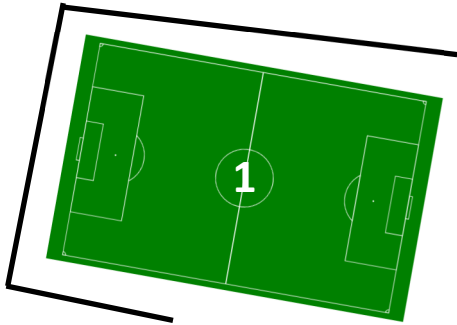

PLANO 4401 14th Street
Plano, TX 75074

OUTDOOR TRAINING

**League Games
Field Map**