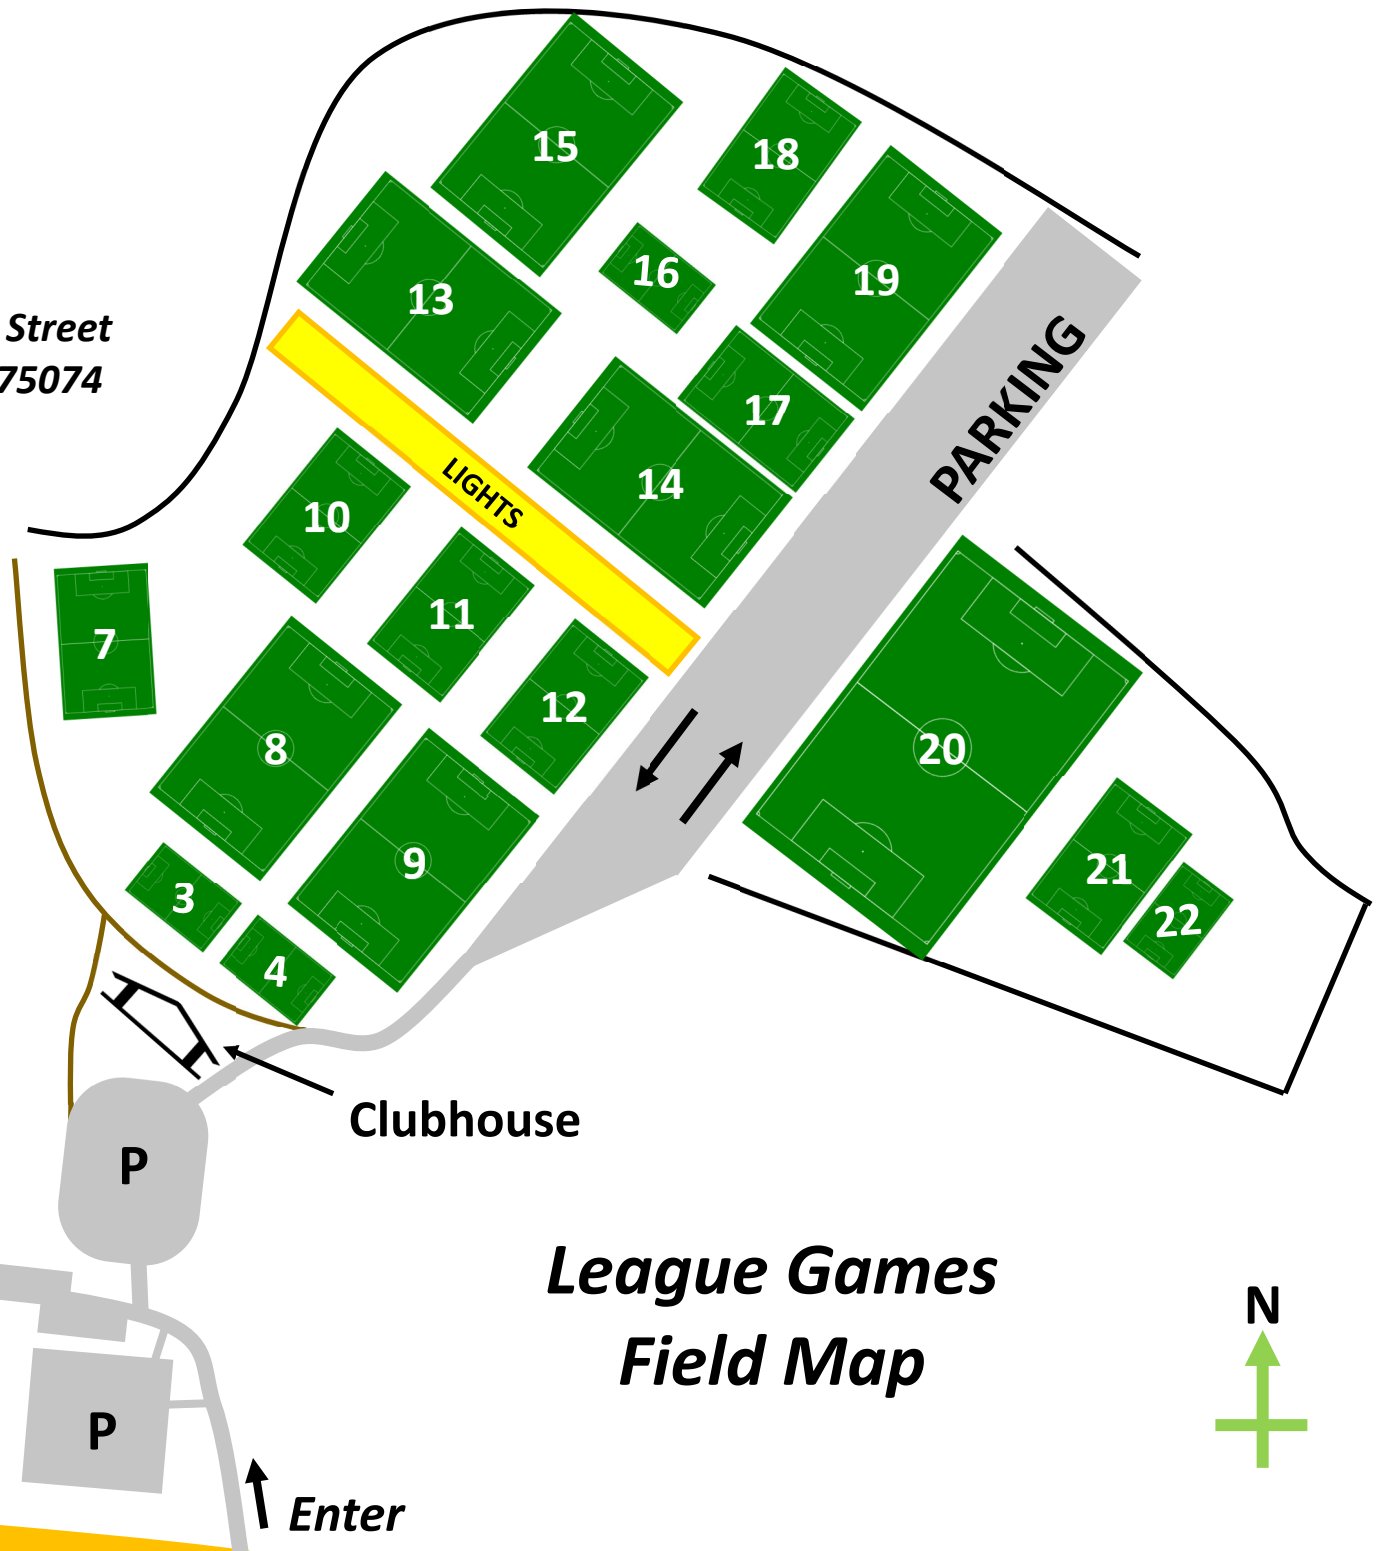

PLANO 4401 14th Street
Plano, TX 75074

OUTDOOR TRAINING

**League Games
Field Map**